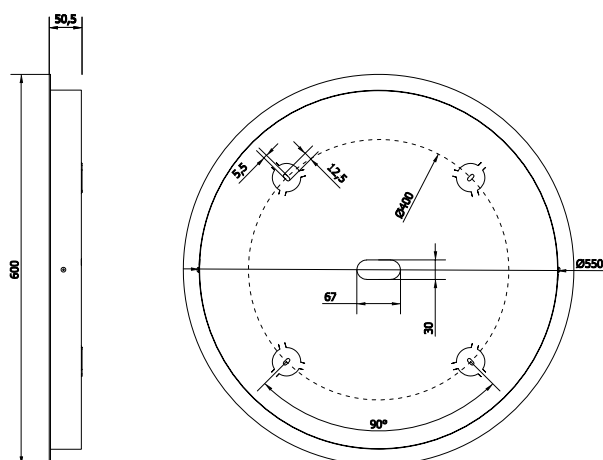

### AA18-T-60-07 TITANIUM

Mounting: a soffitto / ceiling

Environment: Indoor - IP20

Materials: Metallo / Metal

Information: Round plate with max 7 fittings

AA01-T-60-07

AA18-T-60-07

PIASTRA ESTERNA / EXTERNAL PLATE

PIASTRA INTERNA / INTERNAL PLATE