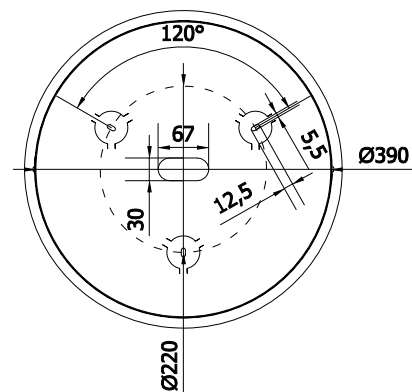

### AA18-T-42-05 TITANIUM

Mounting: a soffitto / ceiling

Environment: Indoor - IP20

Materials: Metallo / Metal

Information: Round plate with max 5 fittings

AA01-T-42-05

AA18-T-42-05

PIASTRA ESTERNA / EXTERNAL PLATE

PIASTRA INTERNA / INTERNAL PLATE