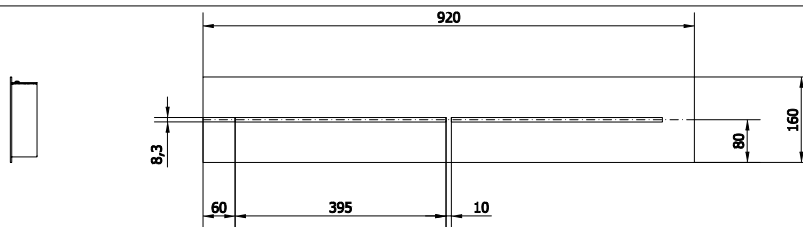

### AA18-L-92-08 TITANIUM

Mounting: a soffitto / ceiling

Environment: Indoor - IP20

Materials: Metallo / Metal

Information: Linear plate with max 8 fittings

AA01-L-92-08

AA18-L-92-08

PIASTRA ESTERNA / EXTERNAL PLATE