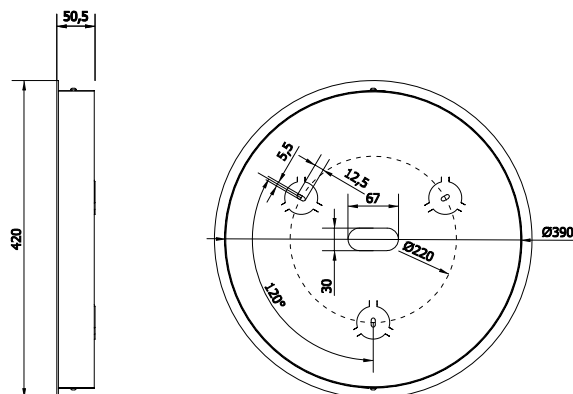

### AA18-T-42-07 TITANIUM

Mounting: a soffitto / ceiling

Environment: Indoor - IP20

Materials: Metallo / Metal

Information: Round plate with max 7 fittings

AA01-T-42-07

AA18-T-42-07

PIASTRA ESTERNA / EXTERNAL PLATE

PIASTRA INTERNA / INTERNAL PLATE