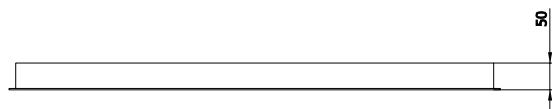

### AA18-L-92-08 TITANIUM

Mounting: a soffitto / ceiling

Environment: Indoor - IP20

Materials: Metallo / Metal

Information: Linear plate with max 8 fittings

AA01-L-92-08

AA18-L-92-08

PIASTRA ESTERNA / EXTERNAL PLATE