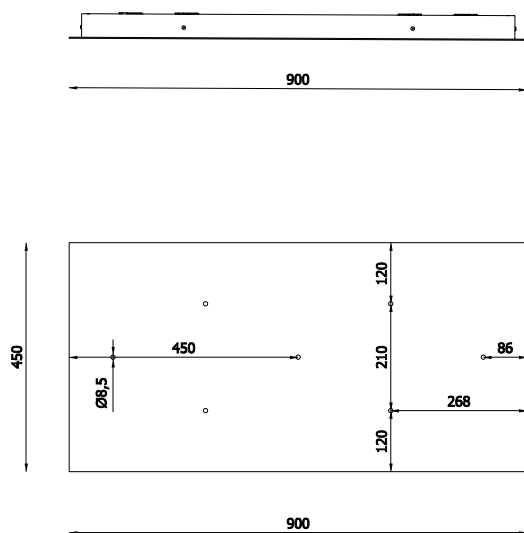

A-Piastre / Plates (Glo, Lit, MoM)

TECHNICAL SHEET

AA01-L-90-07 WHITE

Mounting: a soffitto / ceiling

Environment: Indoor - IP20

Materials: Metallo / Metal

Information: Rectangular plate with max 7 fittings

AA18-R-90-07 TITANIUM

Mounting: a soffitto / ceiling

Environment: Indoor - IP20

Materials: Metallo / Metal

Information: Rectangular plate with max 7 fittings

AA18-L-90-07

AA18-R-90-07