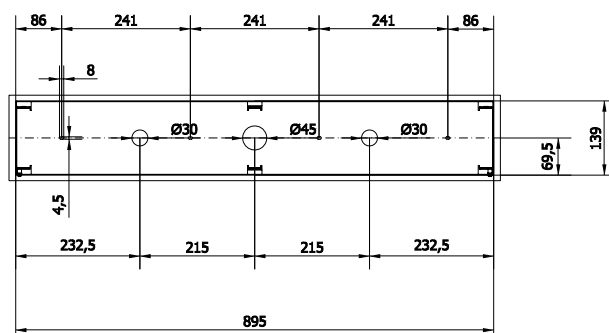

### AA18-L-92-08 TITANIUM

Mounting: a soffitto / ceiling

Environment: Indoor - IP20

Materials: Metallo / Metal

Information: Linear plate with max 8 fittings

AA01-L-92-08

AA18-L-92-08

PIASTRA ESTERNA / EXTERNAL PLATE